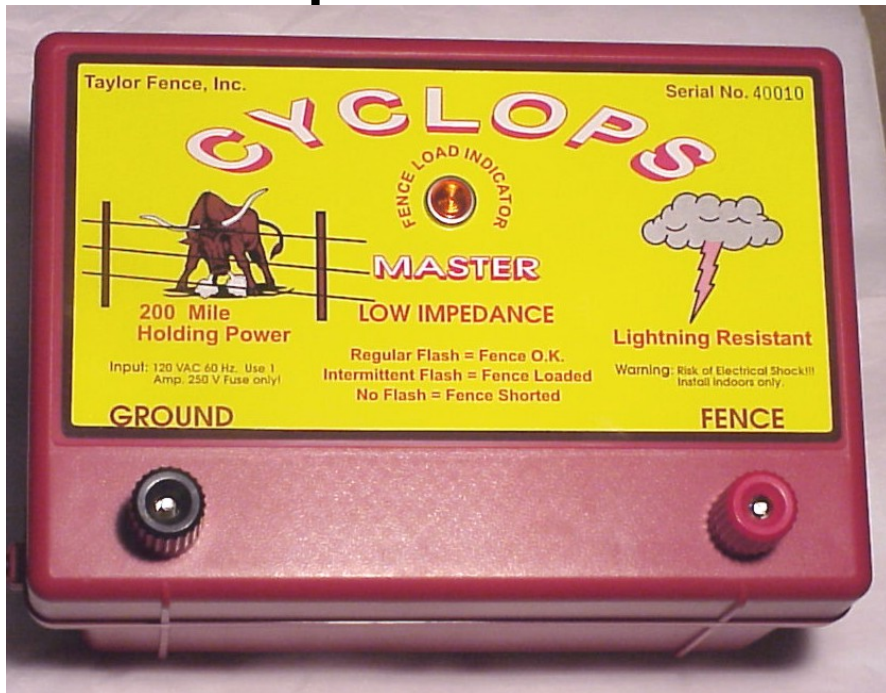

New Improved CYCLOPS

Why Buy Cyclops? The Best Lightning Protection in the World.

AC Line Protection:

Custom Designed **Surge Protection Board**
to reduce damage from AC Line Hits.
This board was added exclusively for lightning protection.

1260 Joules of protection
Series Mode Surge Blocking Inductors (Found in >\$170 suppressors)

Fence Side Protection:

Unique **Fused Output Board**
reduces damage from Fence Hits.

4229 Joules
of protection

Over 5000 joules of Lightning Protection in each Fence Charger!
It makes sense to buy Taylor Fence.

- Strongest Line Operated Charger Built in the USA!
- Strongest Battery Operated Charger Built in USA!
- Strongest Solar Operated Charger Built in the USA!
- Strongest Lightning Protection Worldwide!
- Best Quality Parts Available Worldwide!
- Price/Performance – Beats New Zealand IMPORTS!
- Service after the Sale – Typical 1 day Turnaround
- ANIMAL HOLDING POWER UNSURPASSED!
- Built in the U.S.A.

Champ Battery Model

Hero Solar Portable

Why Buy Cyclops?

Cyclops - Electric Fence Chargers

A complete line of quality Electric Fence Chargers.

AC Models	Battery Models	Solar Models
Master (20 Joules)		
Super (12 Joules)	Super Battery (12 Joules)	Super Battery with 75 Watt Solar Panel
Brute (8 Joules)	Brute Battery (8 Joules)	Brute Battery with 50 Watt Solar Panel
Champ (5 Joules)	Champ Battery (5 Joules)	Champ Battery with 30 Watt Solar Panel
Hero (1.5 Joules)	Hero Battery (1 Joule)	Hero Solar Portable (.75 Joules)