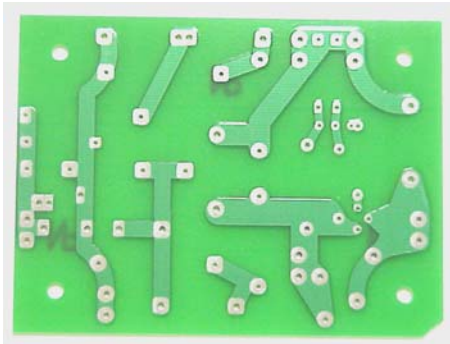

1260 Joules of protection
Series Mode Surge Blocking Inductors (Found in >\$170 suppressors)

Fence Side Protection:

Unique **Fused Output Board**
reduces damage from Fence Hits.

4229 Joules
of protection

Over 5000 joules of Lightning Protection in each Fence Charger!
It makes sense to buy Taylor Fence.

- Strongest Line Operated Charger Built in the USA!
- Strongest Battery Operated Charger Built in USA!
- Strongest Solar Operated Charger Built in the USA!
- Strongest Lightning Protection Worldwide!
- Best Quality Parts Available Worldwide!
- Price/Performance – Beats New Zealand IMPORTS!
- Service after the Sale – Typical 1 day Turnaround
- ANIMAL HOLDING POWER UNSURPASSED!
- Built in the U.S.A.

Quality Parts

Only the highest quality components are used.

Thicker Circuit Board Traces

Heavy Duty Transformer

Connectors for Easy Maintenance

High Quality Storage Capacitor

Full Line of Fence Chargers AC, Battery and Solar Models

Champ Battery Model

Hero Solar Portable

Why Buy Cyclops?

Cyclops - Electric Fence Chargers

A complete line of quality Electric Fence Chargers.

AC Models	Battery Models	Solar Models
Master (20 Joules)		
Super (12 Joules)	Super Battery (12 Joules)	Super Battery with 75 Watt Solar Panel
Brute (8 Joules)	Brute Battery (8 Joules)	Brute Battery with 50 Watt Solar Panel
Champ (5 Joules)	Champ Battery (5 Joules)	Champ Battery with 30 Watt Solar Panel
Hero (1.5 Joules)	Hero Battery (1 Joule)	Hero Solar Portable (.75 Joules)