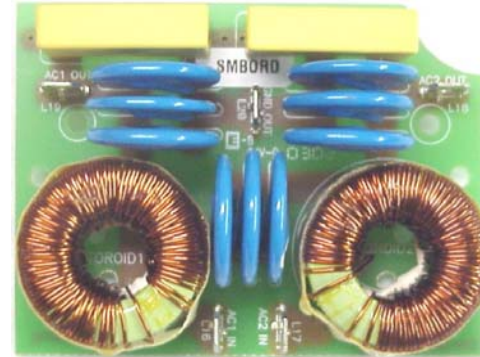

New Improved CYCLOPS

Why Buy Cyclops? The Best Lightning Protection in the World.

AC Line Protection:

Custom Designed **Surge Protection Board**
to reduce damage from AC Line Hits.
This board was added exclusively for lightning protection.

1260 Joules of protection
Series Mode Surge Blocking Inductors (Found in >\$170 suppressors)

Fence Side Protection:

Unique **Fused Output Board**
reduces damage from Fence Hits.

4229 Joules
of protection

Over 5000 joules of Lightning Protection in each Fence Charger!
It makes sense to buy Taylor Fence.

- Strongest Line Operated Charger Built in the USA!
- Strongest Battery Operated Charger Built in USA!
- Strongest Solar Operated Charger Built in the USA!
- Strongest Lightning Protection Worldwide!
- Best Quality Parts Available Worldwide!
- Price/Performance – Beats New Zealand IMPORTS!
- Service after the Sale – Typical 1 day Turnaround
- ANIMAL HOLDING POWER UNSURPASSED!
- Built in the U.S.A.

Champ Battery Model

Hero Solar Portable

Why Buy Cyclops?

Cyclops - Electric Fence Chargers

A complete line of quality Electric Fence Chargers.

AC Models	Battery Models	Solar Models
Master (20 Joules)		
Super (12 Joules)	Super Battery (12 Joules)	Super Battery with 75 Watt Solar Panel
Brute (8 Joules)	Brute Battery (8 Joules)	Brute Battery with 50 Watt Solar Panel
Champ (5 Joules)	Champ Battery (5 Joules)	Champ Battery with 30 Watt Solar Panel
Hero (1.5 Joules)	Hero Battery (1 Joule)	Hero Solar Portable (.75 Joules)