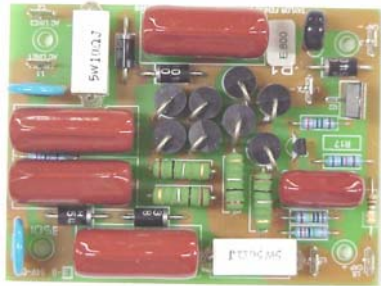

1260 Joules of protection
Series Mode Surge Blocking Inductors (Found in >\$170 suppressors)

Fence Side Protection:

Unique **Fused Output Board**
reduces damage from Fence Hits.

4229 Joules
of protection

Quality Parts

Only the highest quality components are used.

Thicker Circuit Board Traces

Heavy Duty Transformer

Connectors for Easy Maintenance

High Quality Storage Capacitor

Full Line of Fence Chargers AC, Battery and Solar Models

Champ Battery Model

Hero Solar Portable

Why Buy Cyclops?

Cyclops - Electric Fence Chargers

A complete line of quality Electric Fence Chargers.

AC Models	Battery Models	Solar Models
Master (20 Joules)		
Super (12 Joules)	Super Battery (12 Joules)	Super Battery with 75 Watt Solar Panel
Brute (8 Joules)	Brute Battery (8 Joules)	Brute Battery with 50 Watt Solar Panel
Champ (5 Joules)	Champ Battery (5 Joules)	Champ Battery with 30 Watt Solar Panel
Hero (1.5 Joules)	Hero Battery (1 Joule)	Hero Solar Portable (.75 Joules)