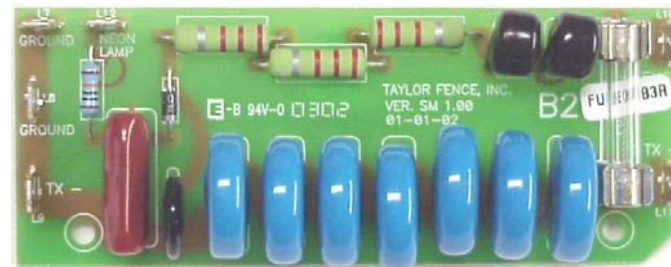

New Improved CYCLOPS

Why Buy Cyclops? The Best Lightning Protection in the World.

AC Line Protection:

Custom Designed **Surge Protection Board**
to reduce damage from AC Line Hits.
This board was added exclusively for lightning protection.

1260 Joules of protection
Series Mode Surge Blocking Inductors (Found in >\$170 suppressors)

Fence Side Protection:

Unique **Fused Output Board**
reduces damage from Fence Hits.

4229 Joules
of protection

Over 5000 joules of Lightning Protection in each Fence Charger!
It makes sense to buy Taylor Fence.

- Strongest Line Operated Charger Built in the USA!
- Strongest Battery Operated Charger Built in USA!
- Strongest Solar Operated Charger Built in the USA!
- Strongest Lightning Protection Worldwide!
- Best Quality Parts Available Worldwide!
- Price/Performance – Beats New Zealand IMPORTS!
- Service after the Sale – Typical 1 day Turnaround
- ANIMAL HOLDING POWER UNSURPASSED!
- Built in the U.S.A.

Champ Battery Model

Hero Solar Portable

Why Buy Cyclops?

Cyclops - Electric Fence Chargers

A complete line of quality Electric Fence Chargers.

AC Models	Battery Models	Solar Models
Master (20 Joules)		
Super (12 Joules)	Super Battery (12 Joules)	Super Battery with 75 Watt Solar Panel
Brute (8 Joules)	Brute Battery (8 Joules)	Brute Battery with 50 Watt Solar Panel
Champ (5 Joules)	Champ Battery (5 Joules)	Champ Battery with 30 Watt Solar Panel
Hero (1.5 Joules)	Hero Battery (1 Joule)	Hero Solar Portable (.75 Joules)